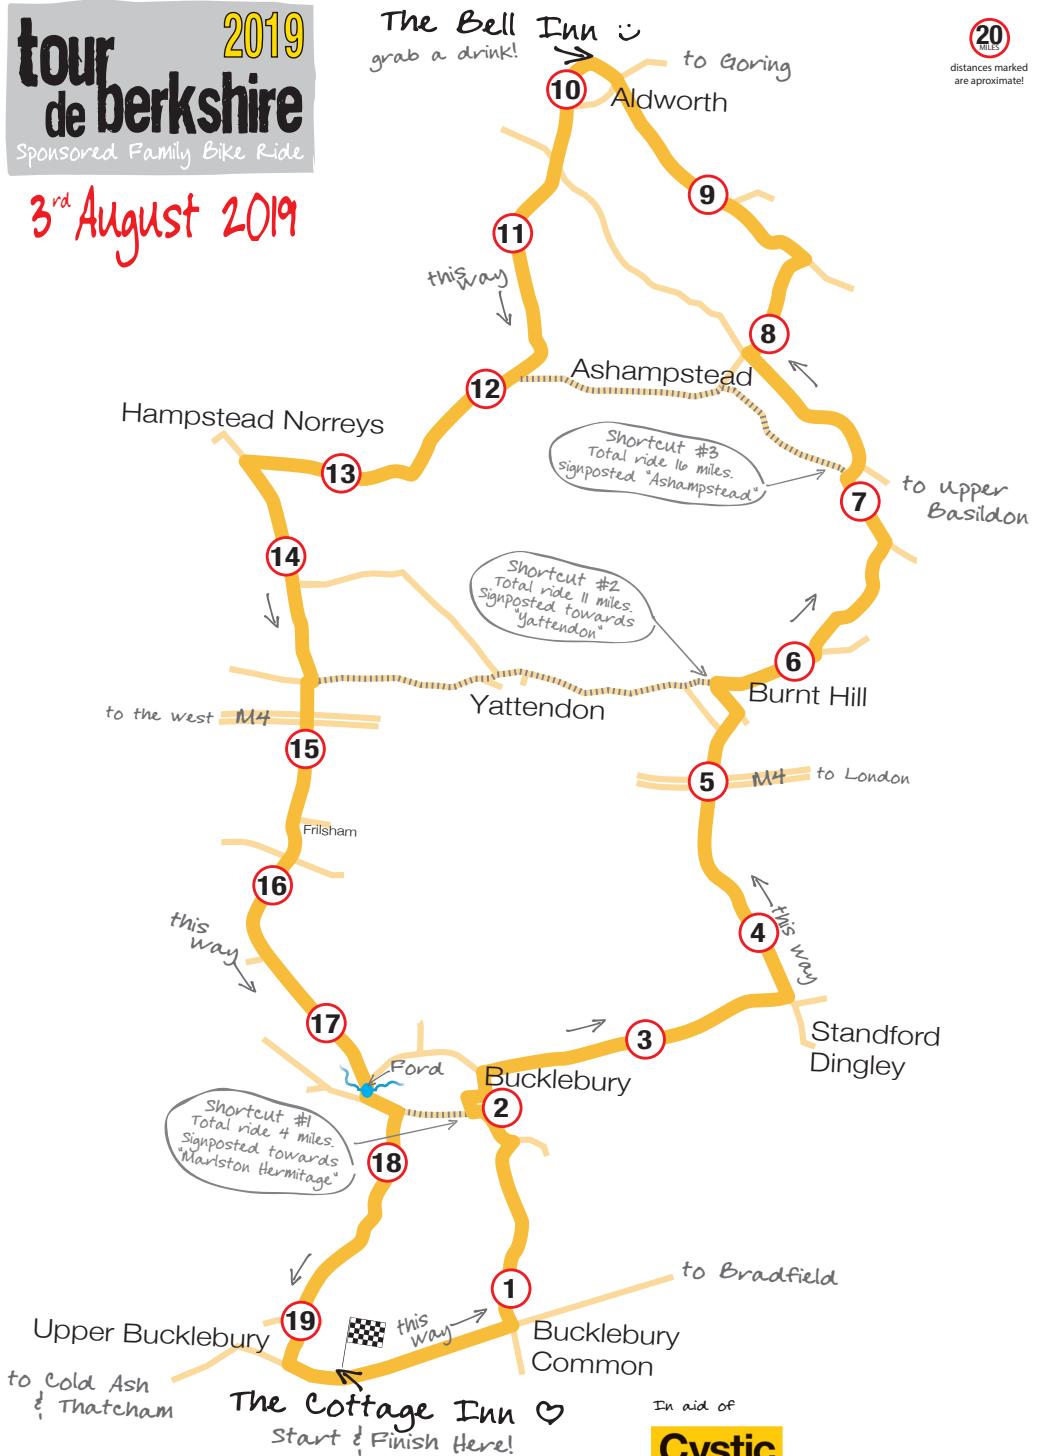

tour de berkshire

2019

Sponsored Family Bike Ride

3rd August 2019

The Bell Inn ☺
grab a drink!

20
miles
distances marked
are approximate!

In aid of

Cystic Fibrosis Trust